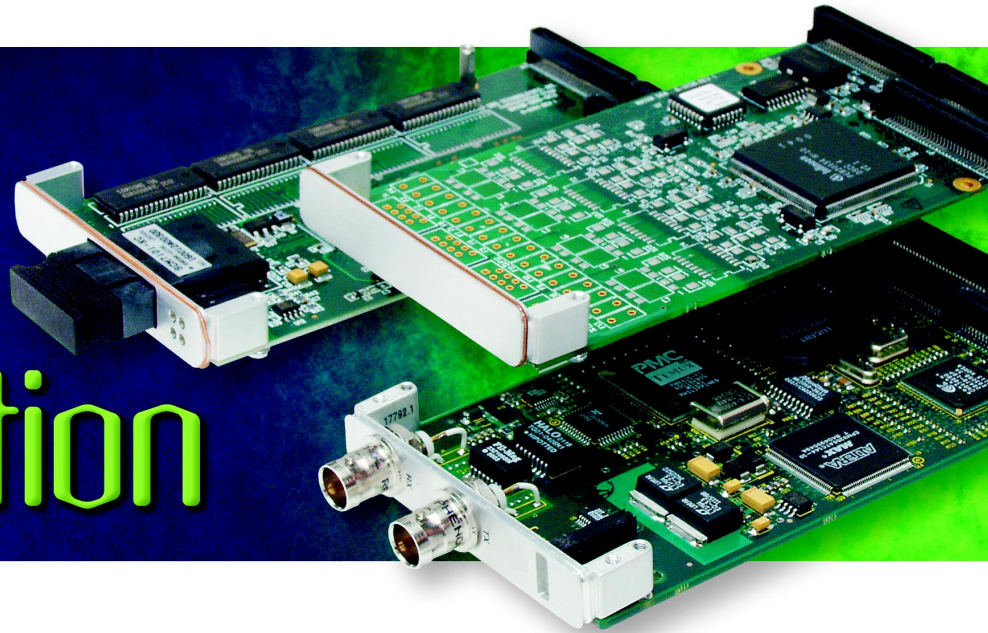

BEST PRICE.

BEST PERFORMANCE. BEST SUPPORT.

Evolution OF THE Revolution